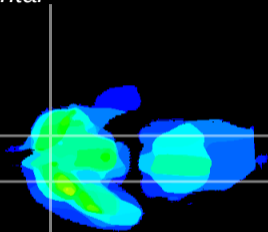

Coronal

Sagittal-R

Sagittal-L

ViBrism: CX29605  
Horizontal

Tu