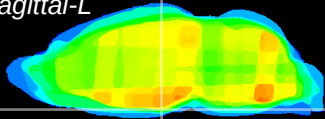

*Coronal*

*Sagittal-R*

*Sagittal-L*

ViBrism: CX29616  
*Horizontal*

ME