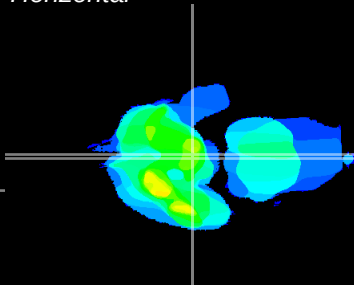

*Coronal*

*Sagittal-R*

*Sagittal-L*

ViBrism: CX29616  
*Horizontal*

ME