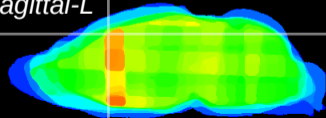

Coronal

Sagittal-R

Sagittal-L

ViBrism: CX29629
Horizontal

Cx motor