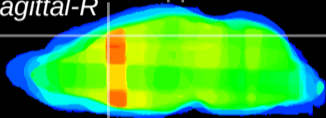

Coronal

Sagittal-R

Sagittal-L

ViBrism: CX29629
Horizontal

Cx motor