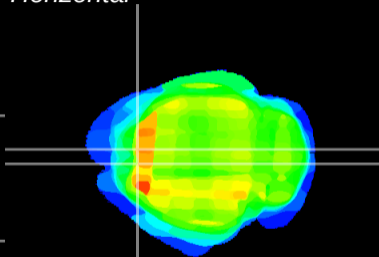

Coronal

Sagittal-R

Sagittal-L

ViBrism: CX29629
Horizontal

Cx motor