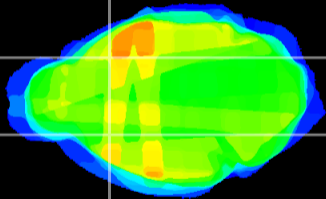

Coronal

Sagittal-R

Sagittal-L

ViBrism: CX29639
Horizontal

CPU lateral