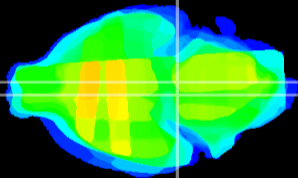

Coronal

Sagittal-R

Sagittal-L

ViBrism: CX29639
Horizontal

Pn