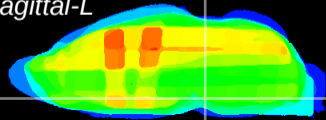

Coronal

Sagittal-R

Sagittal-L

ViBrism: CX29639
Horizontal

Pn