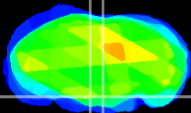

Coronal

Sagittal-R

Sagittal-L

ViBrism: CX29639
Horizontal

Pn