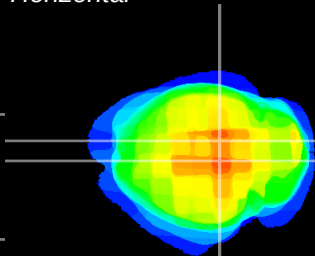

Coronal

Sagittal-R

Sagittal-L

ViBrism: CX29641
Horizontal

SC