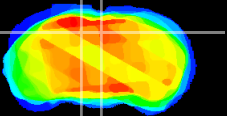

Coronal

Sagittal-R

Sagittal-L

ViBrism: CX29641
Horizontal

SC