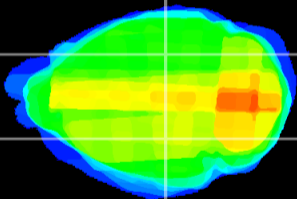

Coronal

Sagittal-R

Sagittal-L

ViBrism: CX29657
Horizontal

LG