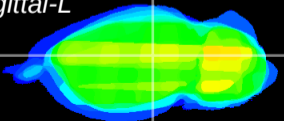

Coronal

Sagittal-R

Sagittal-L

ViBrism: CX29657
Horizontal

LG