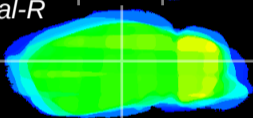

Coronal

Sagittal-R

Sagittal-L

ViBrism: CX29657
Horizontal

LG