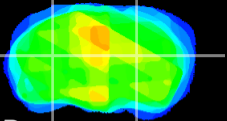

Coronal

Sagittal-R

Sagittal-L

ViBrism: CX29657
Horizontal

LG