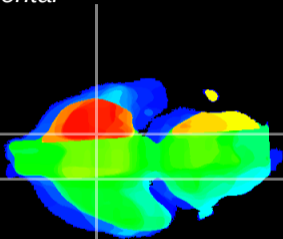

Coronal

Sagittal-R

Sagittal-L

ViBrism: CX29659
Horizontal

S0