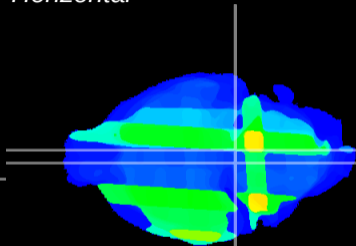

Coronal

Sagittal-R

Sagittal-L

ViBriSM: CX29660
Horizontal

Pn