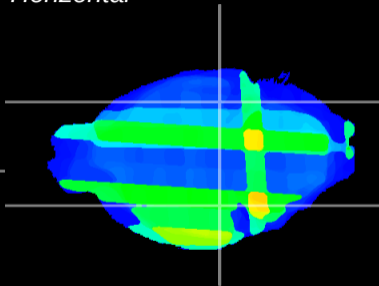

Coronal

Sagittal-R

Sagittal-L

ViBriSM: CX29660
Horizontal

ventral S