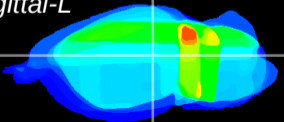

Coronal

Sagittal-R

Sagittal-L

ViBrism: CX29678
Horizontal

LG