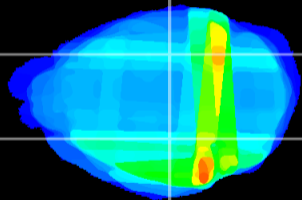

Coronal

Sagittal-R

Sagittal-L

ViBrism: CX29678
Horizontal

LG