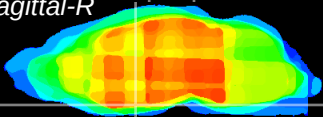

Coronal

Sagittal-R

Sagittal-L

ViBrisM: CX29680
Horizontal

S0