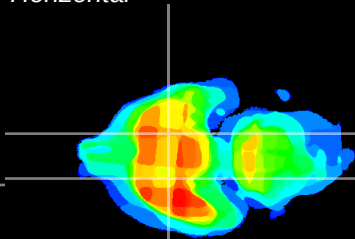

Coronal

Sagittal-R

Sagittal-L

ViBrisM: CX29680
Horizontal

S0