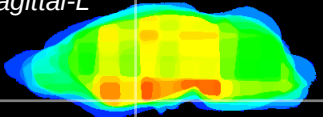

Coronal

Sagittal-R

Sagittal-L

ViBrisM: CX29680
Horizontal

S0