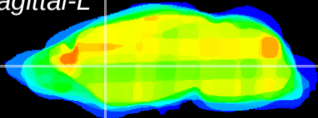

Coronal

Sagittal-R

Sagittal-L

ViBrism: CX29690
Horizontal

CPU medial