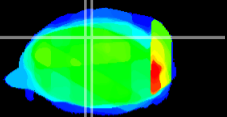

Coronal

Sagittal-R

Sagittal-L

ViBrism: CX29691
Horizontal

Cb vermis