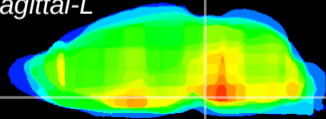

Coronal

Sagittal-R

Sagittal-L

ViBrism: CX29701
Horizontal

Pn