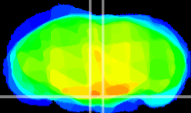

Coronal

Sagittal-R

Sagittal-L

ViBrism: CX29701
Horizontal

Pn