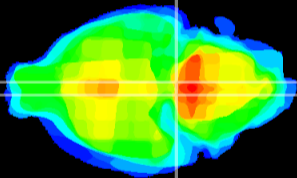

Coronal

Sagittal-R

Sagittal-L

ViBrism: CX29701
Horizontal

Pn