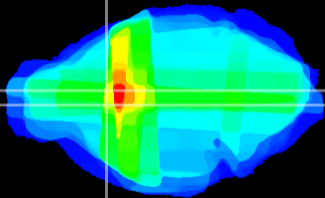

Coronal

Sagittal-R

Sagittal-L

ViBrism: CX29736  
Horizontal

LS