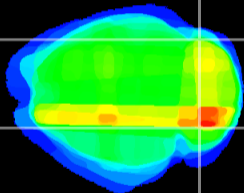

Coronal

Sagittal-R

Sagittal-L

ViBrism: CX29737
Horizontal

Cb lobe