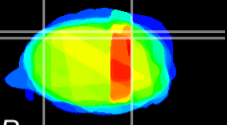

Coronal

Sagittal-R

Sagittal-L

ViBrism: CX29737
Horizontal

Cb lobe