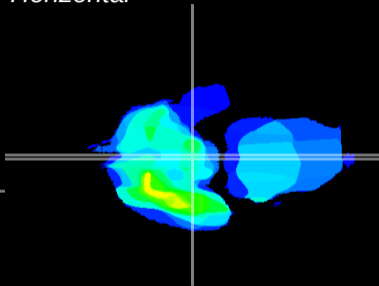

Coronal

Sagittal-R

Sagittal-L

ViBrism: CX29745
Horizontal

ME