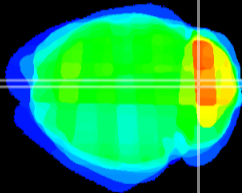

Coronal

Sagittal-R

Sagittal-L

ViBrism: CX29771  
Horizontal

Cb vermis