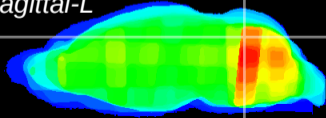

Coronal

Sagittal-R

Sagittal-L

ViBrism: CX29771  
Horizontal

Cb vermis