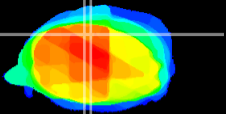

Coronal

Sagittal-R

Sagittal-L

ViBrism: CX29771  
Horizontal

Cb vermis