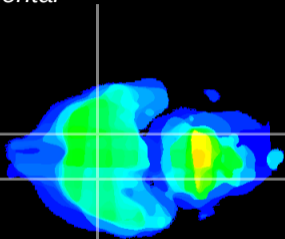

Coronal

Sagittal-R

Sagittal-L

ViBrism: CX29771
Horizontal

S0