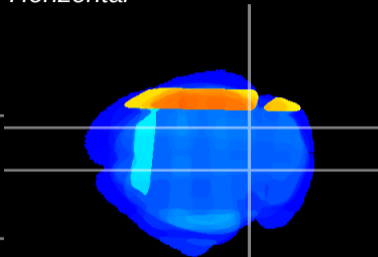

Coronal

Sagittal-R

Sagittal-L

ViBrism: CX29780
Horizontal

IC