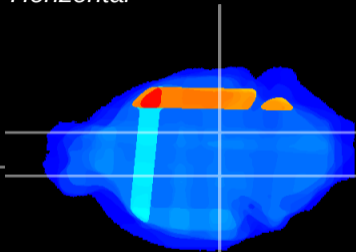

Coronal

Sagittal-R

Sagittal-L

ViBrism: CX29780
Horizontal

SN