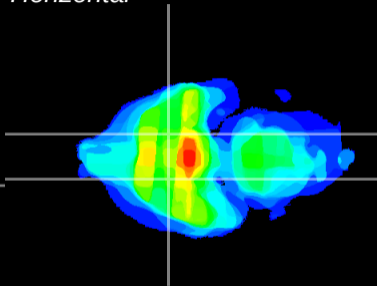

Coronal

Sagittal-R

Sagittal-L

ViBrism: CX29781
Horizontal

S0