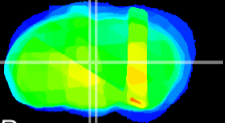

Coronal

Sagittal-R

Sagittal-L

ViBrism: CX29784
Horizontal

MD