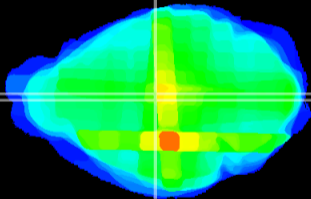

Coronal

Sagittal-R

Sagittal-L

ViBrism: CX29784
Horizontal

MD