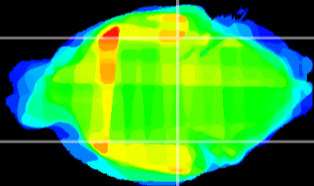

Coronal

Sagittal-R

Sagittal-L

ViBrism: CX29787
Horizontal

ventral S