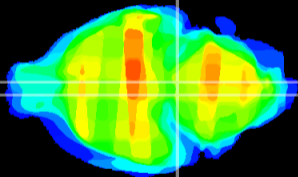

Coronal

Sagittal-R

Sagittal-L

ViBrism: CX29788
Horizontal

Pn