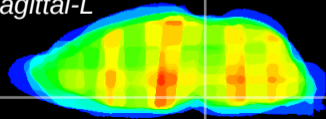

Coronal

Sagittal-R

Sagittal-L

ViBrism: CX29788
Horizontal

Pn