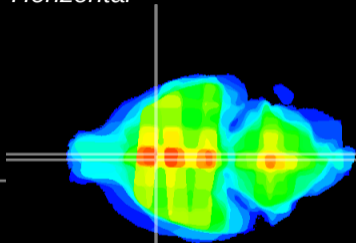

Coronal

Sagittal-R

Sagittal-L

ViBrism: CX29792
Horizontal

MPA