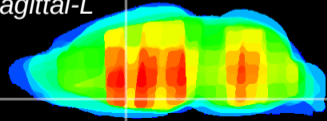

Coronal

Sagittal-R

Sagittal-L

ViBrism: CX29792
Horizontal

MPA