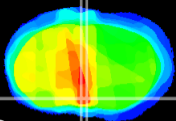

Coronal

Sagittal-R

Sagittal-L

ViBrism: CX29792
Horizontal

MPA