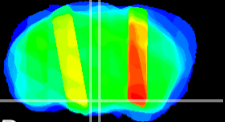

Coronal

Sagittal-R

Sagittal-L

ViBrism: CX29808
Horizontal

VMH