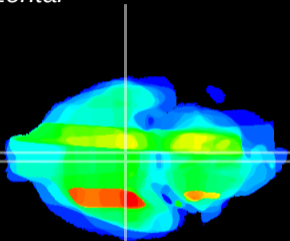

Coronal

Sagittal-R

Sagittal-L

ViBrism: CX29808
Horizontal

VMH