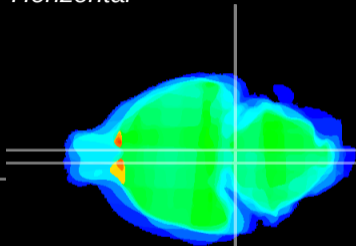

Coronal

Sagittal-R

Sagittal-L

ViBrism: CX29828
Horizontal

Pn