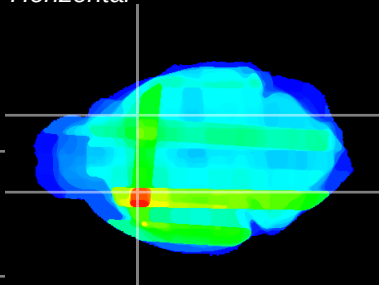

Coronal

Sagittal-R

Sagittal-L

ViBriSM: CX29876
Horizontal

CPU lateral