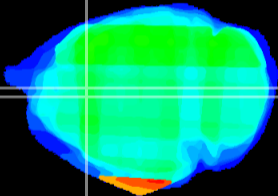

Coronal

Sagittal-R

Sagittal-L

ViBrism: CX29900  
Horizontal

Cx cingulate