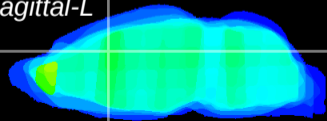

Coronal

Sagittal-R

Sagittal-L

ViBrism: CX29900  
Horizontal

Cx cingulate