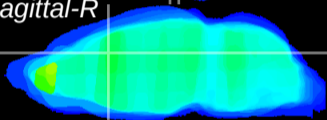

Coronal

Sagittal-R

Sagittal-L

ViBrism: CX29900  
Horizontal

Cx cingulate