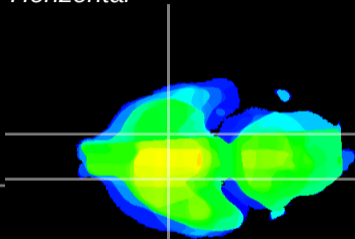

Coronal

Sagittal-R

Sagittal-L

ViBrism: CX29901
Horizontal

S0