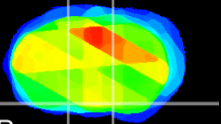

Coronal

Sagittal-R

Sagittal-L

ViBrism: CX29901
Horizontal

S0