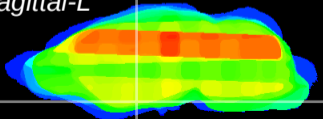

Coronal

Sagittal-R

Sagittal-L

ViBrism: CX29901
Horizontal

S0