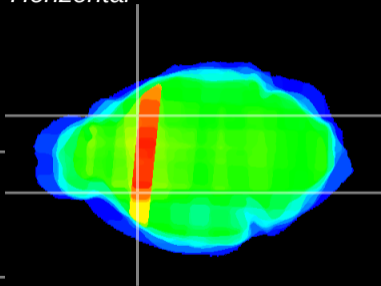

Coronal

Sagittal-R

Sagittal-L

ViBrism: CX29902
Horizontal

CPU lateral