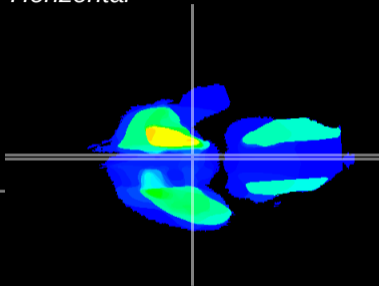

Coronal

Sagittal-R

Sagittal-L

ViBrism: CX29904
Horizontal

ME