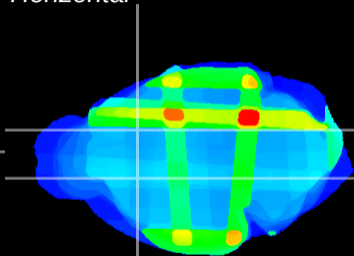

Coronal

Sagittal-R

Sagittal-L

ViBriSM: CX29935
Horizontal

CPU medial