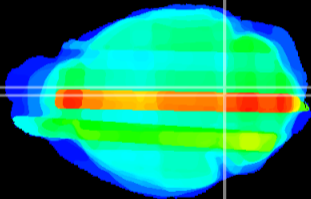

Coronal

Sagittal-R

Sagittal-L

ViBrism: CX29939
Horizontal

Tg