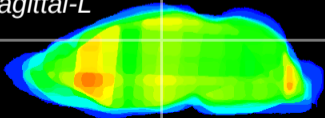

Coronal

Sagittal-R

Sagittal-L

ViBrism: CX29941
Horizontal

DG