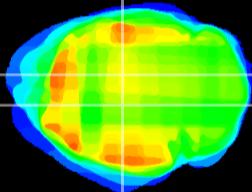

Coronal

Sagittal-R

Sagittal-L

ViBrism: CX29941
Horizontal

DG