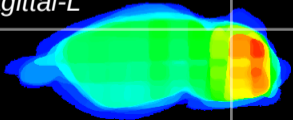

Coronal

Sagittal-R

Sagittal-L

ViBrism: CX29954
Horizontal

Cb lobe