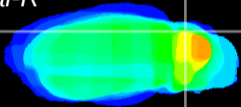

Coronal

Sagittal-R

Sagittal-L

ViBrism: CX29954
Horizontal

Cb lobe