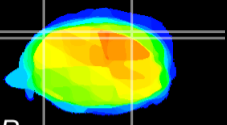

Coronal

Sagittal-R

Sagittal-L

ViBrism: CX29954
Horizontal

Cb lobe