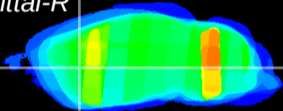

Coronal

Sagittal-R

Sagittal-L

ViBris: CX29983
Horizontal

CPU lateral