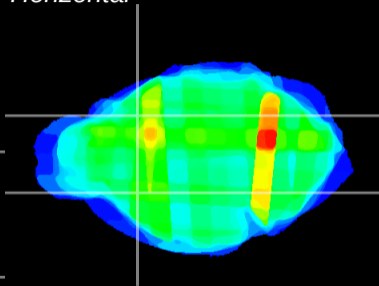

Coronal

Sagittal-R

Sagittal-L

ViBris: CX29983
Horizontal

CPU lateral