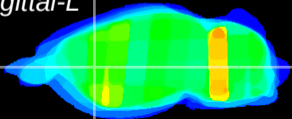

Coronal

Sagittal-R

Sagittal-L

ViBris: CX29983
Horizontal

CPU lateral