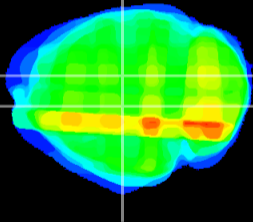

*Coronal*

*Sagittal-R*

*Sagittal-L*

ViBrism: CX30005  
*Horizontal*

DG