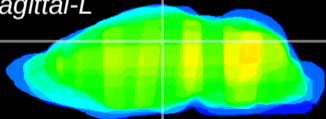

*Coronal*

*Sagittal-R*

*Sagittal-L*

ViBrism: CX30005  
*Horizontal*

DG