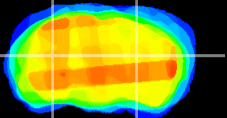

Coronal

Sagittal-R

Sagittal-L

ViBrism: CX30007
Horizontal

LG