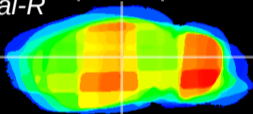

Coronal

Sagittal-R

Sagittal-L

ViBrism: CX30007
Horizontal

LG