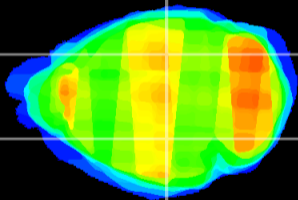

Coronal

Sagittal-R

Sagittal-L

ViBrism: CX30007
Horizontal

LG