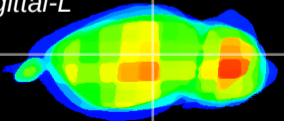

Coronal

Sagittal-R

Sagittal-L

ViBrism: CX30007
Horizontal

LG