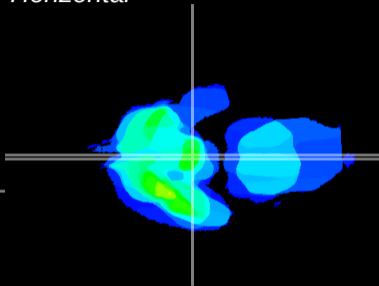

Coronal

Sagittal-R

Sagittal-L

ViBrism: CX30007
Horizontal

ME