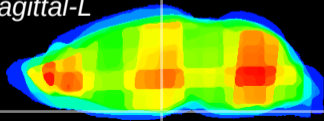

Coronal

Sagittal-R

Sagittal-L

ViBrism: CX30007
Horizontal

ME