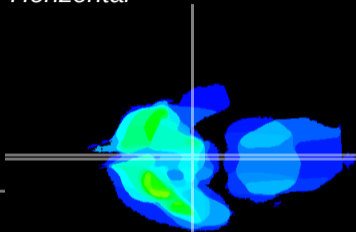

*Coronal*

*Sagittal-R*

*Sagittal-L*

ViBrism: CX30010  
*Horizontal*

ME