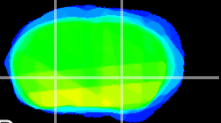

Coronal

Sagittal-R

Sagittal-L

ViBrism: CX30011
Horizontal

GP