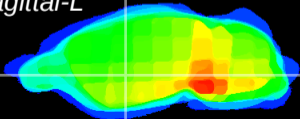

Coronal

Sagittal-R

Sagittal-L

ViBrism: CX30011
Horizontal

GP