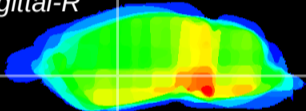

Coronal

Sagittal-R

Sagittal-L

ViBrism: CX30011
Horizontal

GP