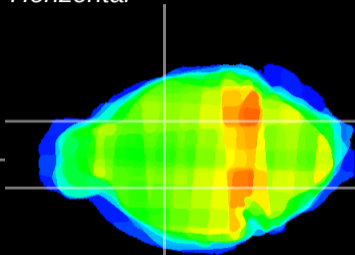

Coronal

Sagittal-R

Sagittal-L

ViBrism: CX30011
Horizontal

GP