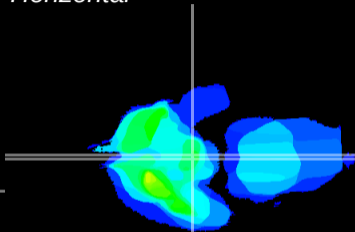

*Coronal*

*Sagittal-R*

*Sagittal-L*

ViBrism: CX30011  
*Horizontal*

ME