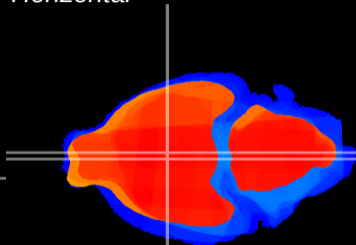

Coronal

Sagittal-R

Sagittal-L

ViBrism: CX30012  
Horizontal

SPa dorsal