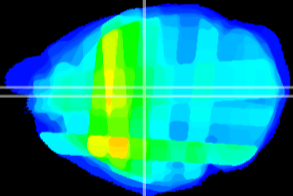

Coronal

Sagittal-R

Sagittal-L

ViBrism: CX30029
Horizontal

Hb