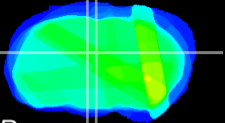

Coronal

Sagittal-R

Sagittal-L

ViBrism: CX30029
Horizontal

Hb