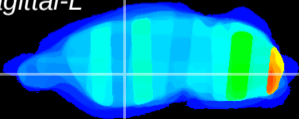

Coronal

Sagittal-R

Sagittal-L

ViBrism: CX30031
Horizontal

GP