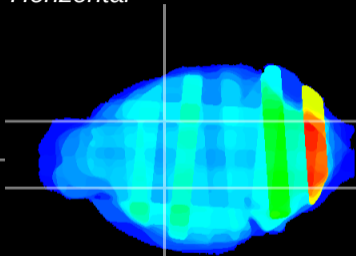

Coronal

Sagittal-R

Sagittal-L

ViBrism: CX30031
Horizontal

GP