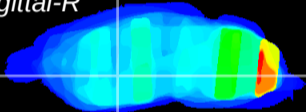

Coronal

Sagittal-R

Sagittal-L

ViBrism: CX30031
Horizontal

GP