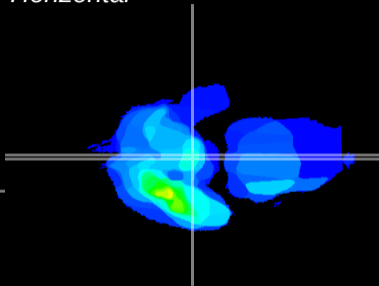

Coronal

Sagittal-R

Sagittal-L

ViBrism: CX30049
Horizontal

ME