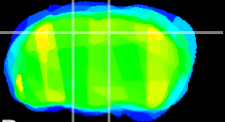

Coronal

Sagittal-R

Sagittal-L

ViBrism: CX30051
Horizontal

CA1