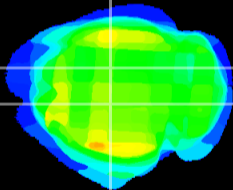

Coronal

Sagittal-R

Sagittal-L

ViBrism: CX30051
Horizontal

CA1